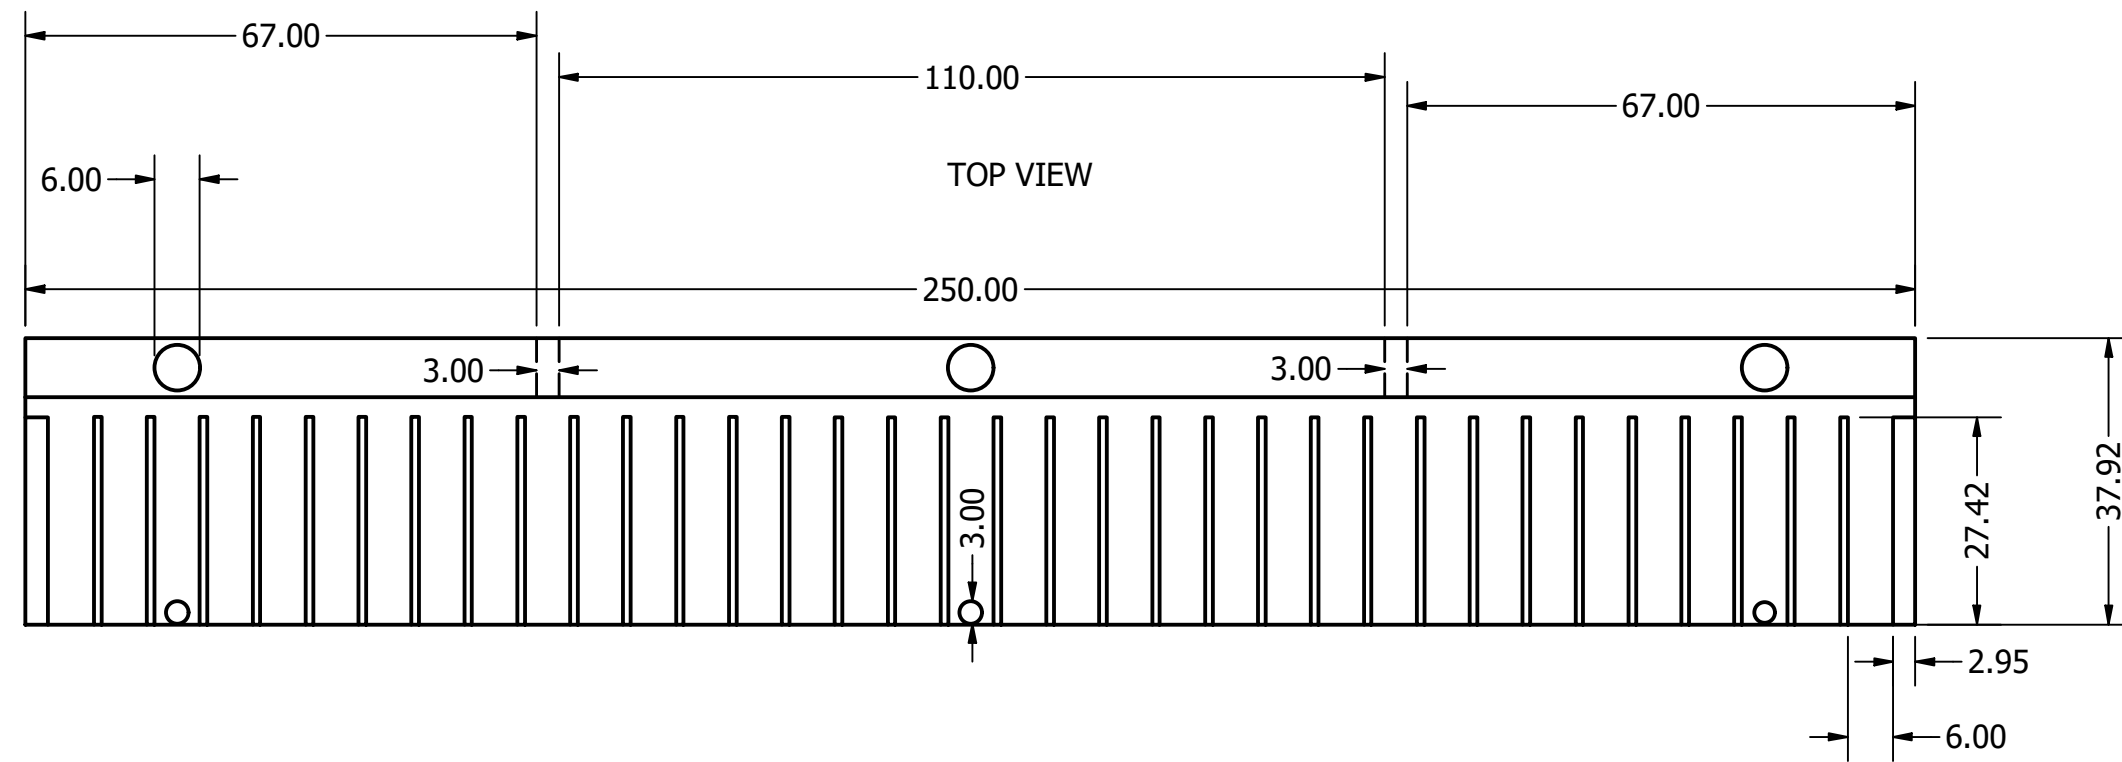

SLIDE HOLDER

FRONT VIEW

TOP VIEW

DRAWN G.Pezzullo	29/02/2016	TITLE		
CHECKED		Slide Holder		
QA		SIZE C	DWG NO	REV
MFG		SCALE	SHEET 1 OF 1	
APPROVED				