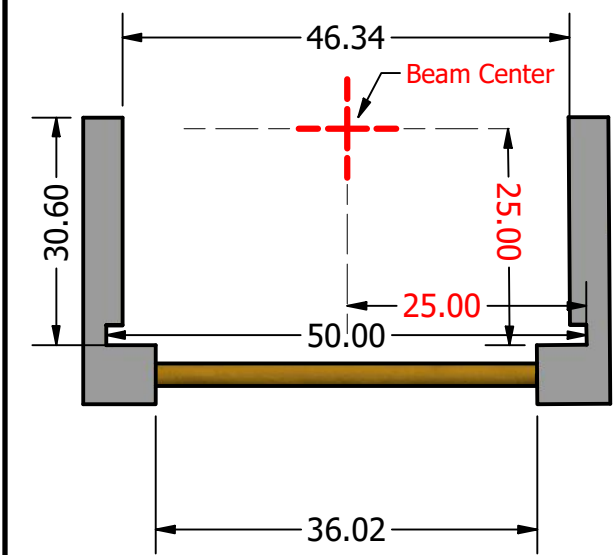

SLIDE HOLDER

FRONT VIEW

TOP VIEW

DRAWN G.Pezzullo	29/02/2016	TITLE		
CHECKED		Slide Holder		
QA		SIZE C	DWG NO	REV
MFG		SCALE	SHEET 1 OF 1	
APPROVED				