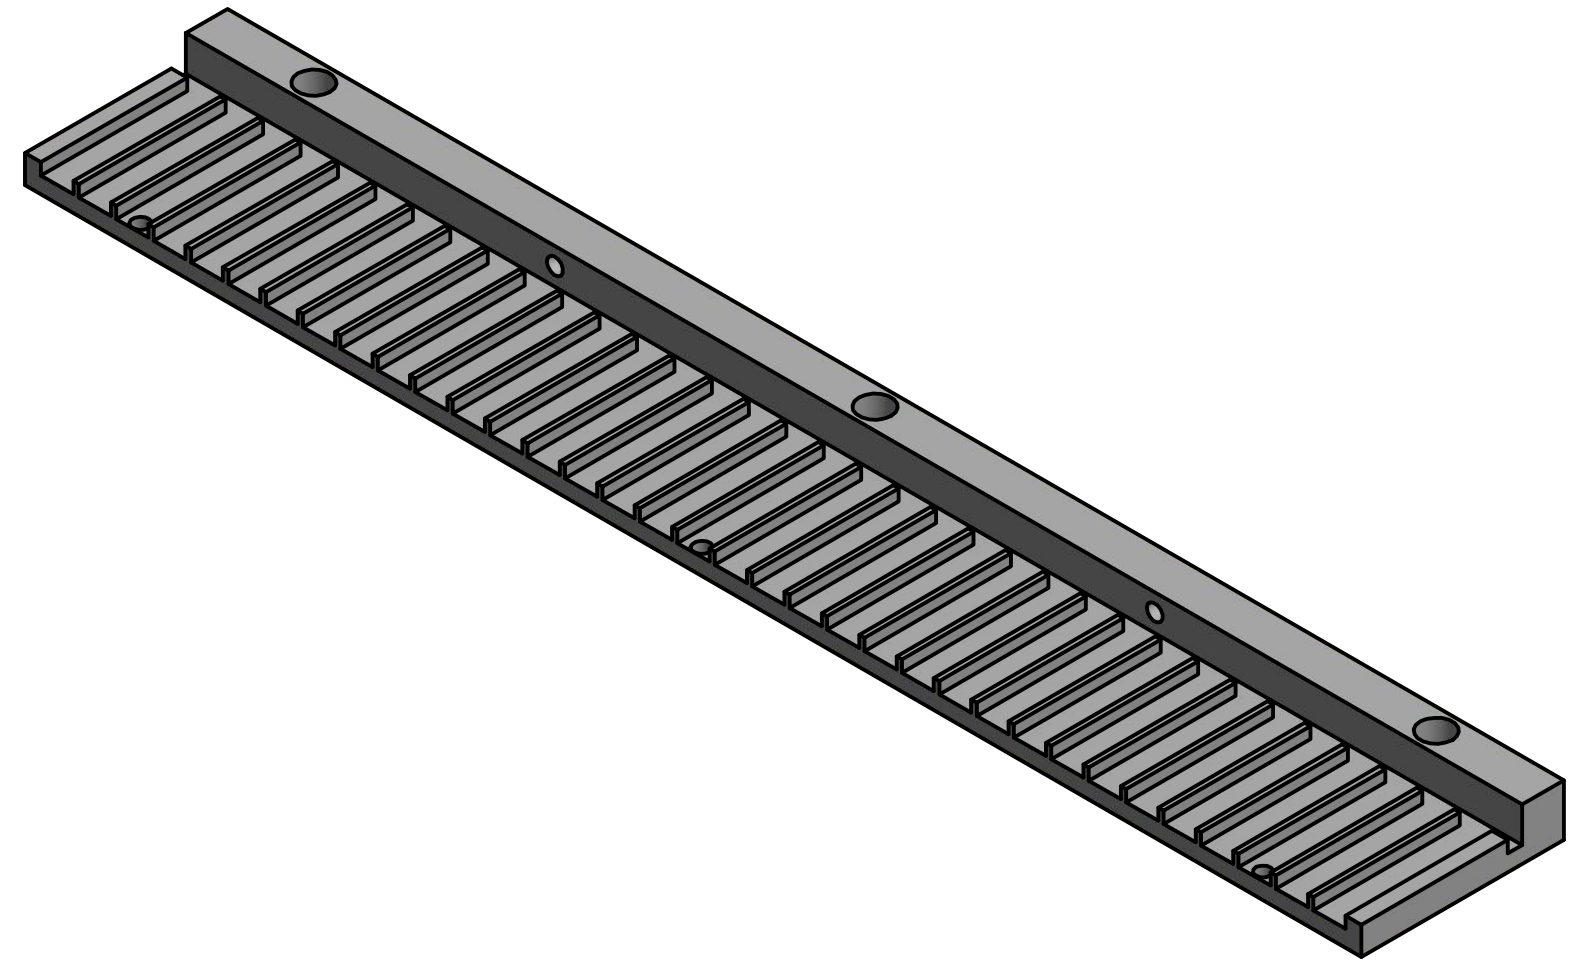

SLIDE HOLDER

FRONT VIEW

TOP VIEW

DRAWN G.Pezzullo	29/02/2016	TITLE		
CHECKED		Slide Holder		
QA		SIZE C	DWG NO	REV
MFG		SCALE	SHEET 1 OF 1	
APPROVED				