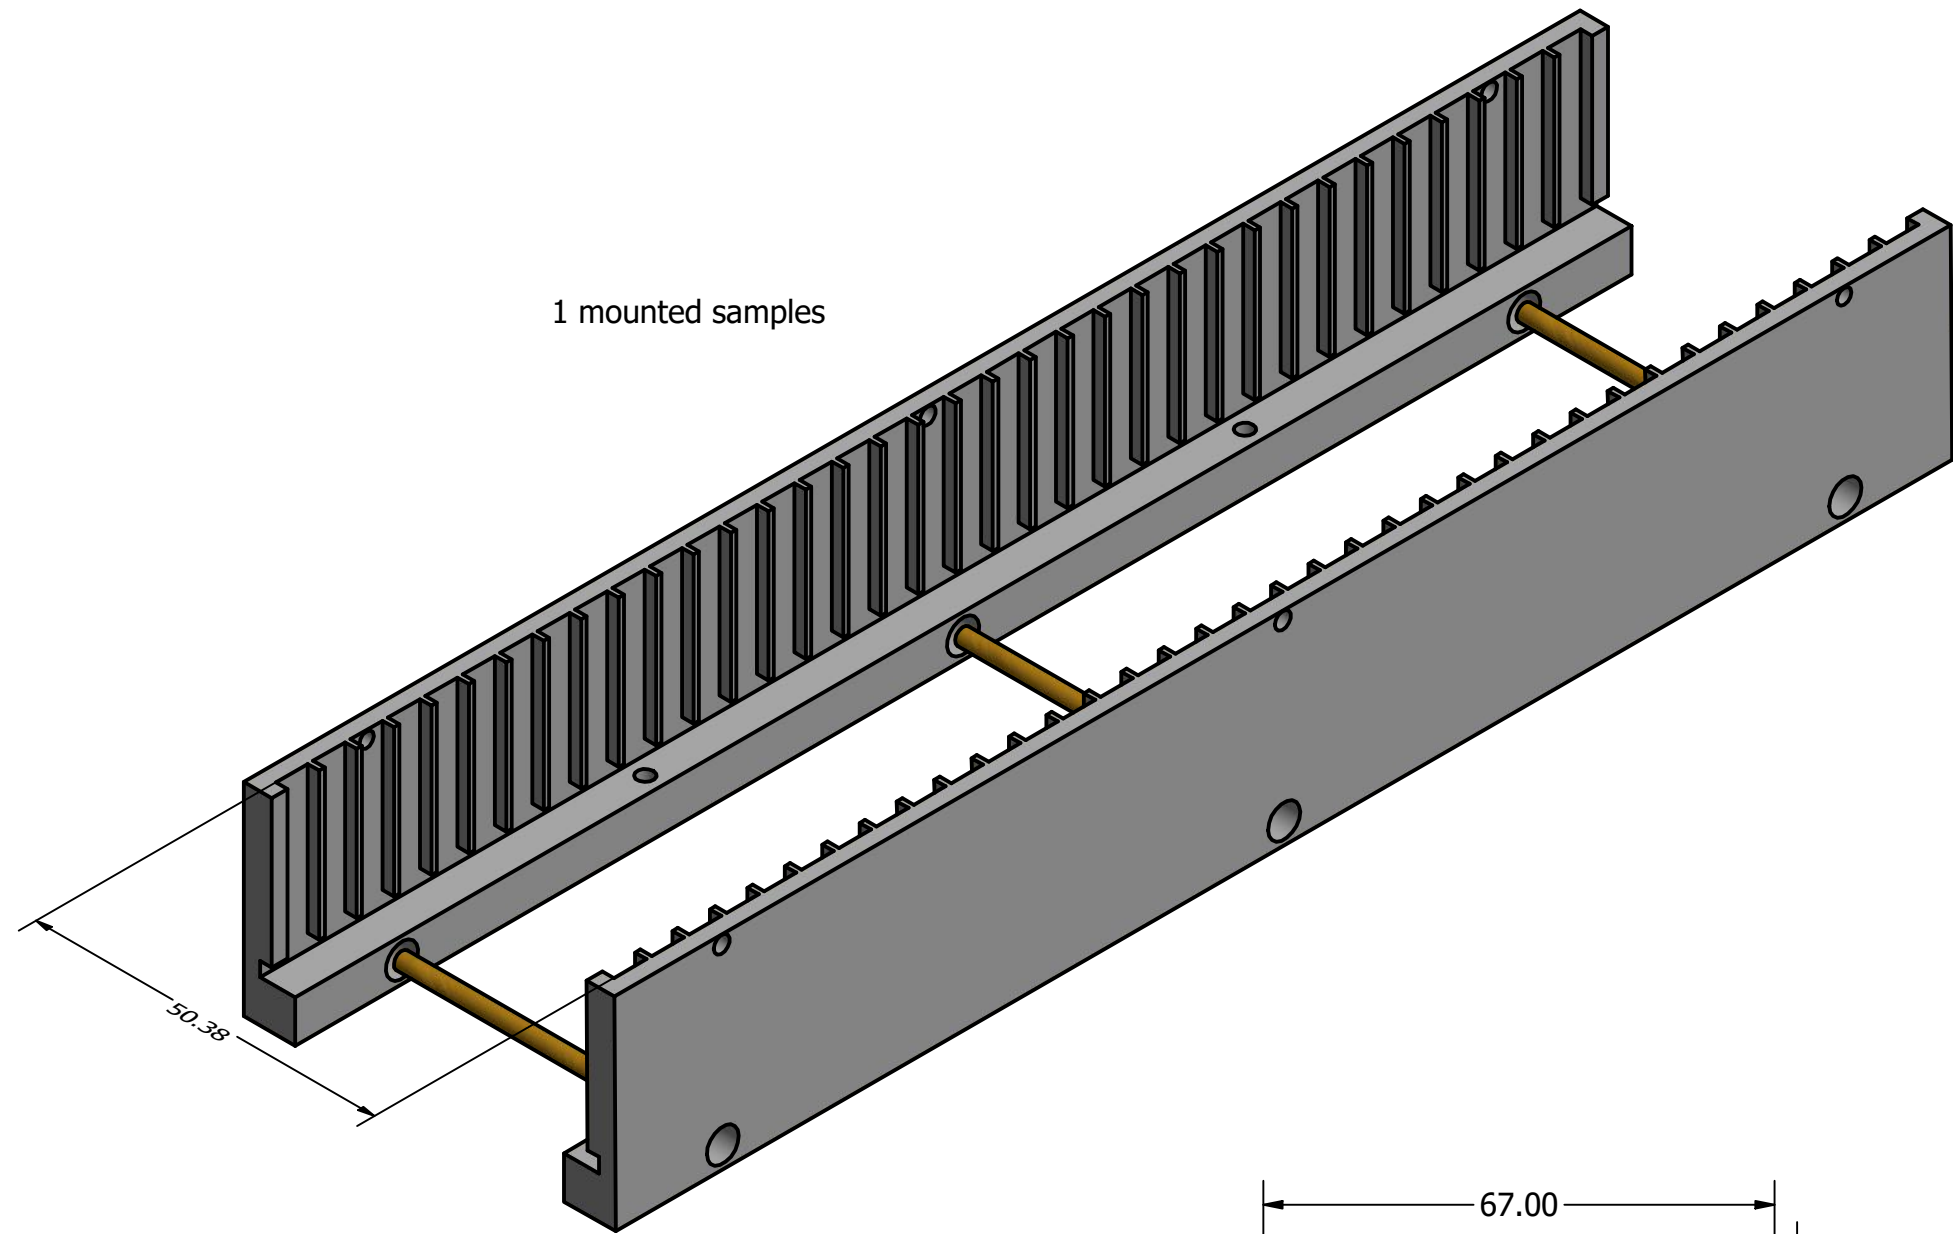

SLIDE HOLDER

FRONT VIEW

TOP VIEW

DRAWN G.Pezzullo	29/02/2016	TITLE		
CHECKED		Slide Holder		
QA		SIZE C	DWG NO	REV
MFG		SCALE	SHEET 1 OF 1	
APPROVED				