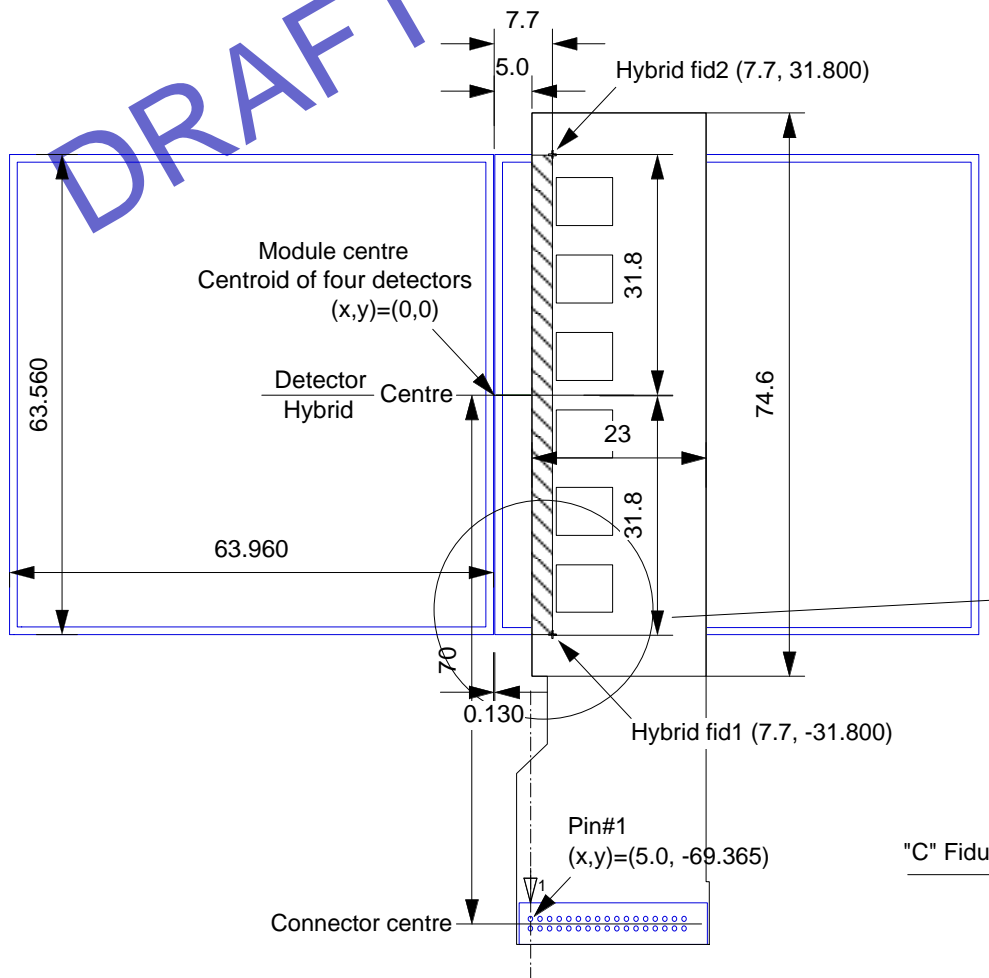

DRAFT

Note: Detector size based on Scribe line

Half-stereo rotated

Unit: mm

ITEM NO.	TITLE	MATERIAL	QUANTITY	REMARKS
DESIGNED	Y. Unno	SCALE		
DRAWN	Y. Unno	PAPER SIZE		
CHECKED		A4		
TITLE		DRAWING NO.		
Detector-Hybrid alignment		BM981208-2353E		