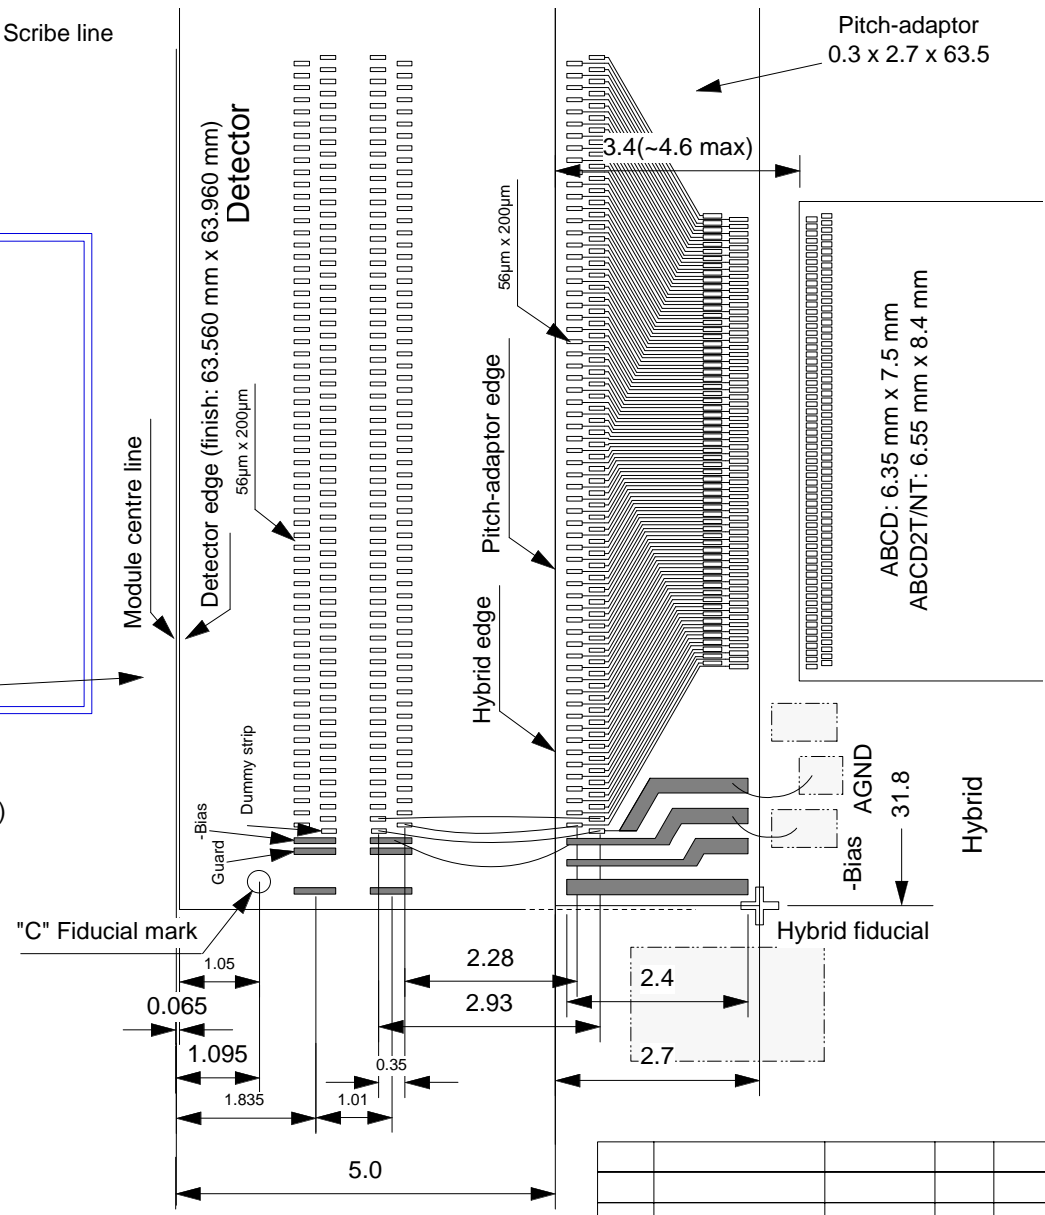

DRAFT

Note: Detector size based on Scribe line

Half-stereo rotated

Unit: mm

ITEM NO.	TITLE	MATERIAL	QUANTITY	REMARKS
DESIGNED	Y. Unno	SCALE		
DRAWN	Y. Unno	PAPER SIZE		
CHECKED		A4		
TITLE		DRAWING NO.		
Detector-Hybrid alignment		BM981208-2353E		