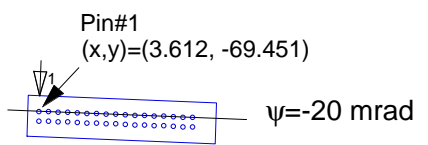

DRAFT

Note: Detector size based on Scribe line

Half-stereo rotated

Unit: mm

ITEM NO.	TITLE	MATERIAL	QUANTITY	REMARKS
DESIGNED	Y. Unno	SCALE		
DRAWN	Y. Unno	PAPER SIZE		
CHECKED		A4		
TITLE		DRAWING NO.		
Detector-Hybrid alignment		BM981208-2353E		